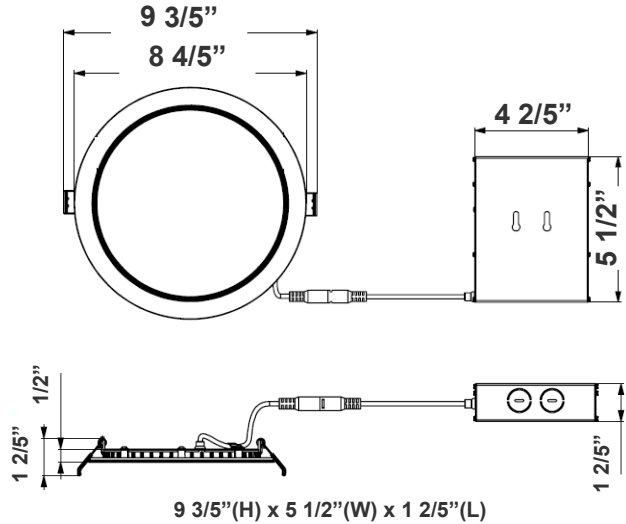

RSL SERIES RESIDENTIAL LIGHTING

RSLC8-BF-30K
RSLC8-BF-40K
RSLC8-BF-50K

Customer Name: _____

Project Name: _____

Note: _____

Type: _____