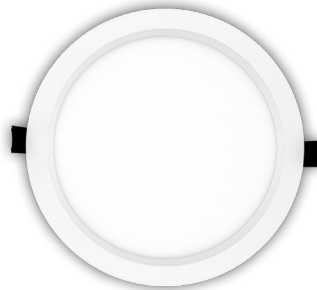

Other Views:

Side View

Front View