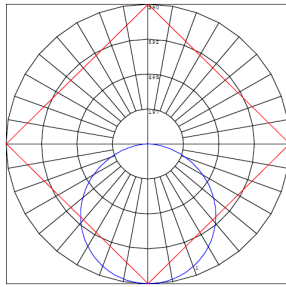

Photometrics: RSLC8-BF

BUG Rating: B-U-G