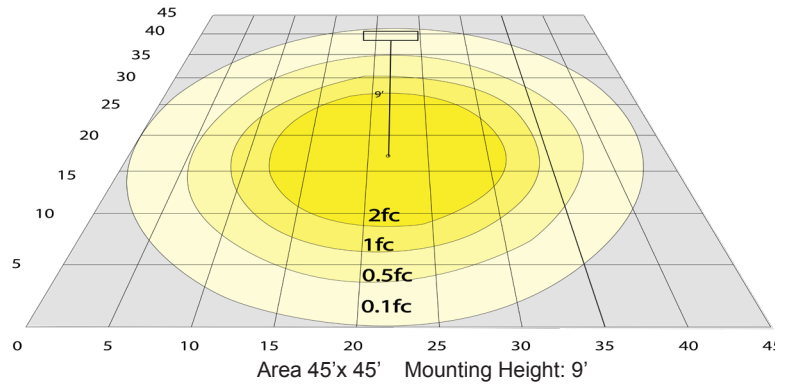

Photometrics: RSLC8-BF

Other Views:

Side View

Performance Table: RSLC8-BF

MODEL NO.	Wattage	Voltage	Lumens	Color Temp.	BUG Rating	LPW
RSLC8-BF-30K	24W	120~277V	1900LM	3000K	B-U-G	75
RSLC8-BF-40K	24W	120~277V	1900LM	4000K	B-U-G	75
RSLC8-BF-50K	24W	120~277V	1900LM	5000K	B-U-G	75

Sample Ordering

Model   **Wattage**   **Color Temp.**   **Baffle**
 - - -
3000K
4000K
5000K

Accessories:

- Blank = No Option For Accessories
- RSL8-RI = 8" Round Rough-in Plate, 26" Long
- RSL-BF-EXT-6IN= RSL-BF 6in DC extension cord
- RSL-BF-EXT-10IN = RSL-BF 10in DC extension cord
- RSL-BF-EXT-20IN= RSL-BF 20in DC extension cord
- RSL8-GR = GOOF RING FOR 8in LIGHTS WITH BUTTERFLY WINGS

ACCESSORIES:

Example:

1. RSLC8-24W-BF-30K
2. RSLC8-24W-BF-30K
  RSL-BF-EXT-6IN

(FOR RSLC8 24W 3000K FIXTURE 120-277V)

(FOR RSLC8 24W 3000K FIXTURE 120-277V)
(RSL-BF 6in DC EXTENSION CORD)