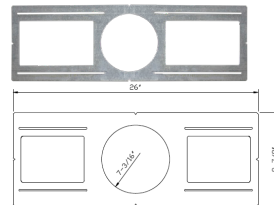

ACCESSORIES:

RSL8-RI
26" x 9 7/8"