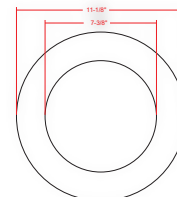

RSL8-GR
11 1/8"

Example:

1. RSLC8-24W-BF-30K
2. RSLC8-24W-BF-30K
  RSL-BF-EXT-6IN

(FOR RSLC8 24W 3000K FIXTURE 120-277V)

(FOR RSLC8 24W 3000K FIXTURE 120-277V)
(RSL-BF 6in DC EXTENSION CORD)